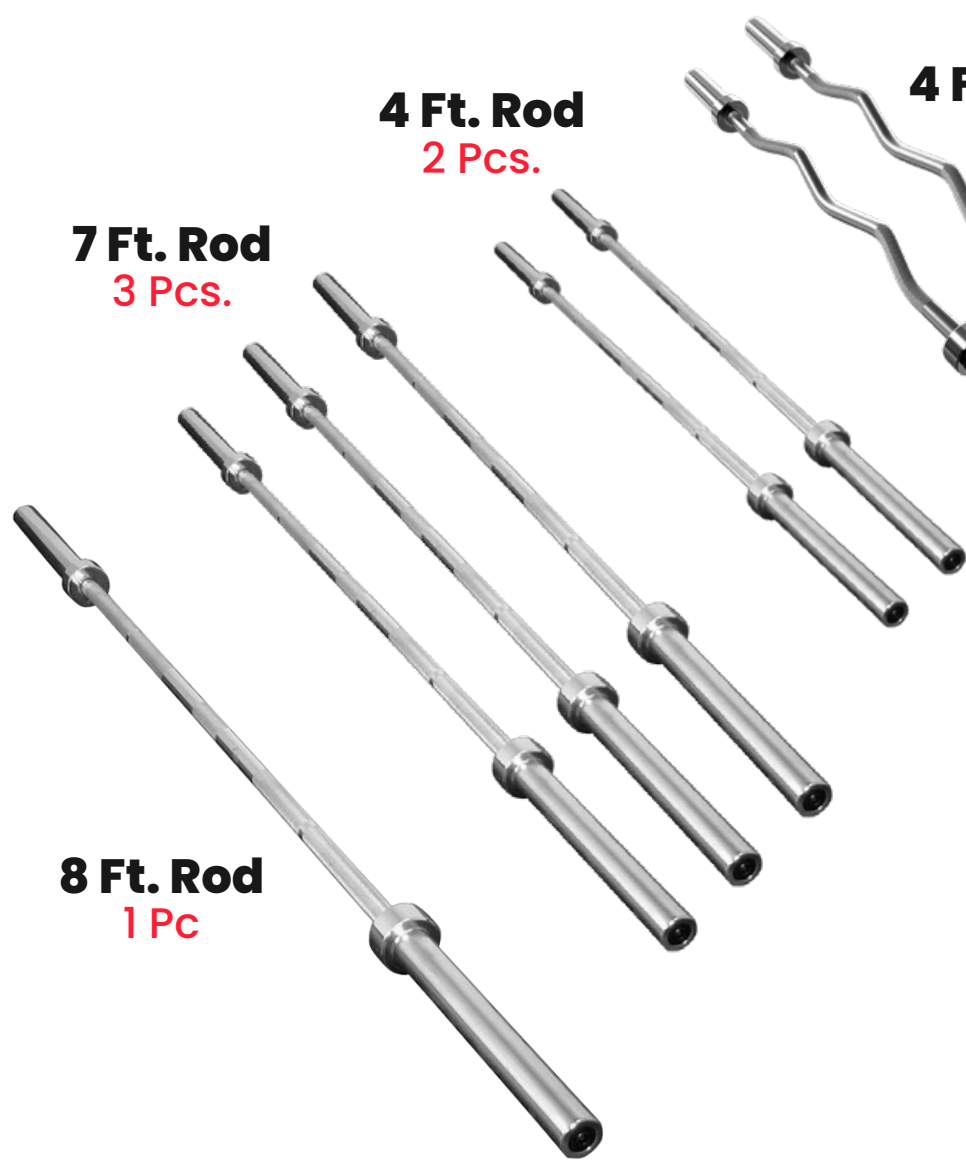

Oly. Incline Bench Press

Oly. Decline Bench Press

**Flat Bench
2 Pcs.**

**Multi Adj. Bench
2 Pcs.**

Utility Bench

Hyper Extension

**4 Ft. Rod
2 Pcs.**

**7 Ft. Rod
3 Pcs.**