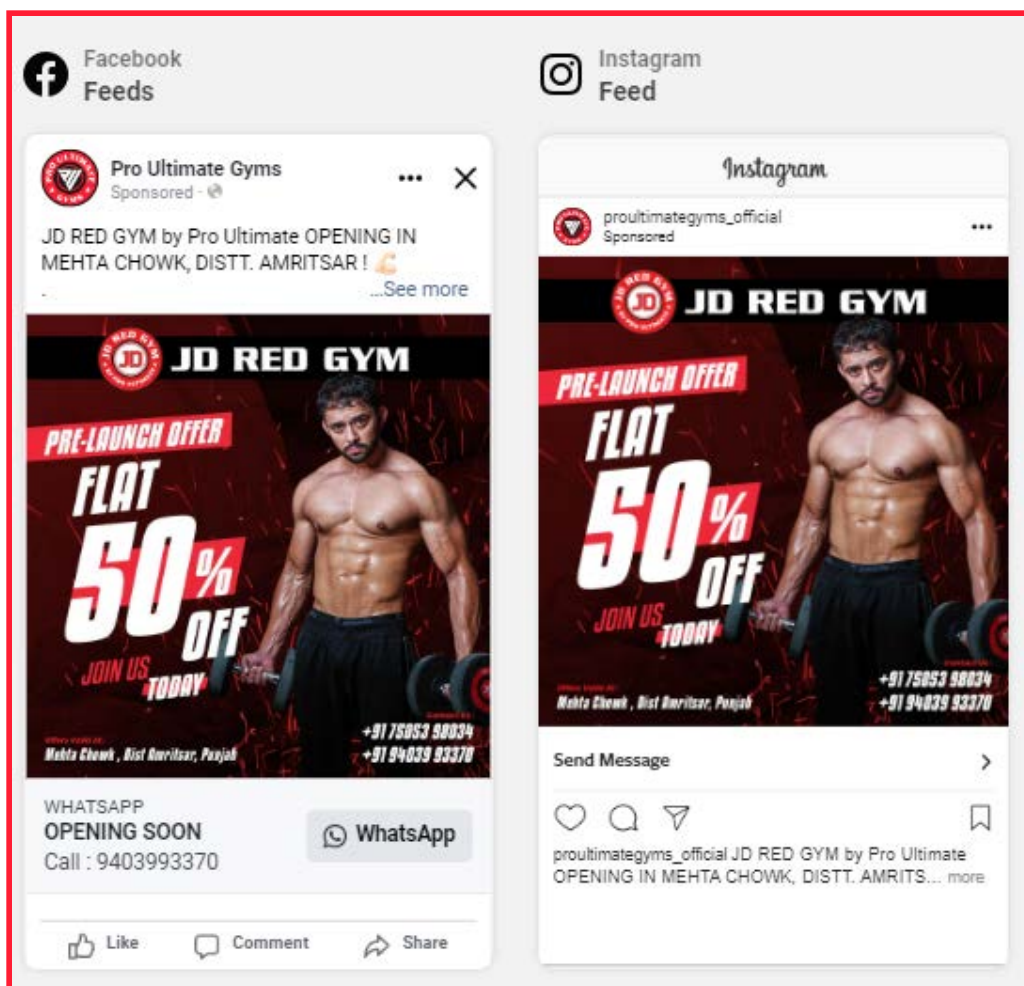

ADVERTISEMENT OFFICIAL INSTA PAGE

We'll be running Facebook/Instagram Ads for you before 1 month & after 1 month of your Gym Opening to get you more leads.