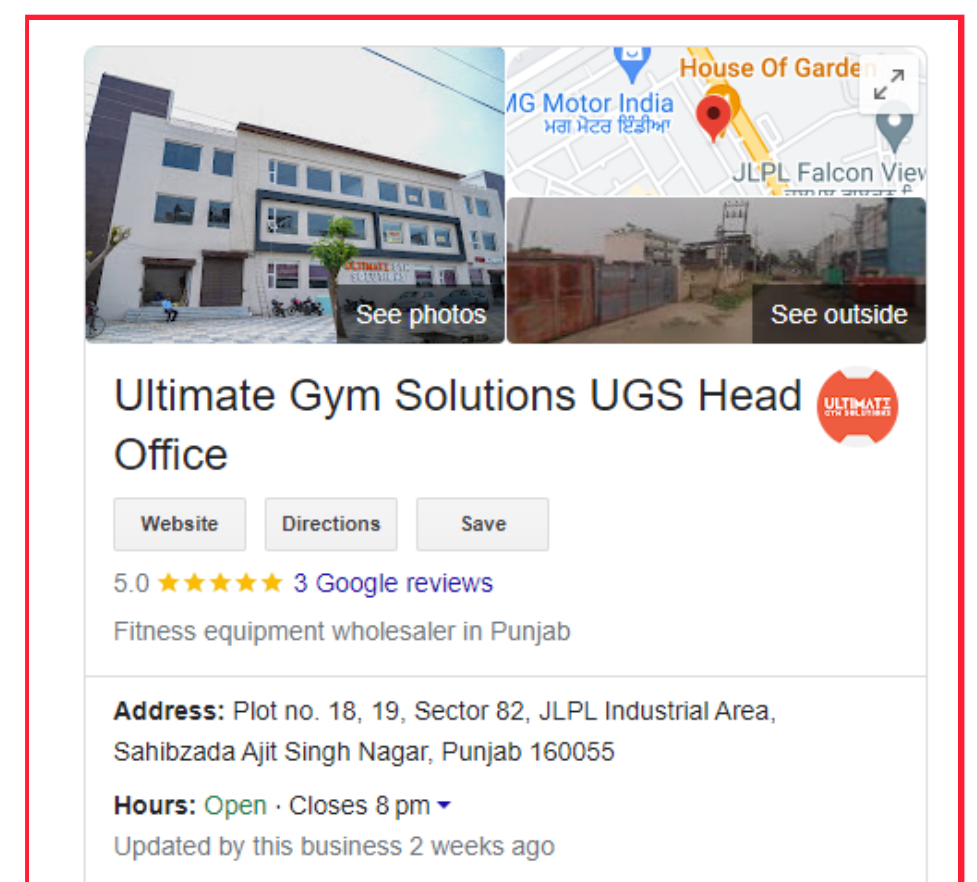

GOOGLE MY BUSINESS

We will set-up your Google MyBusiness page for your gym which will help with your online visibility.