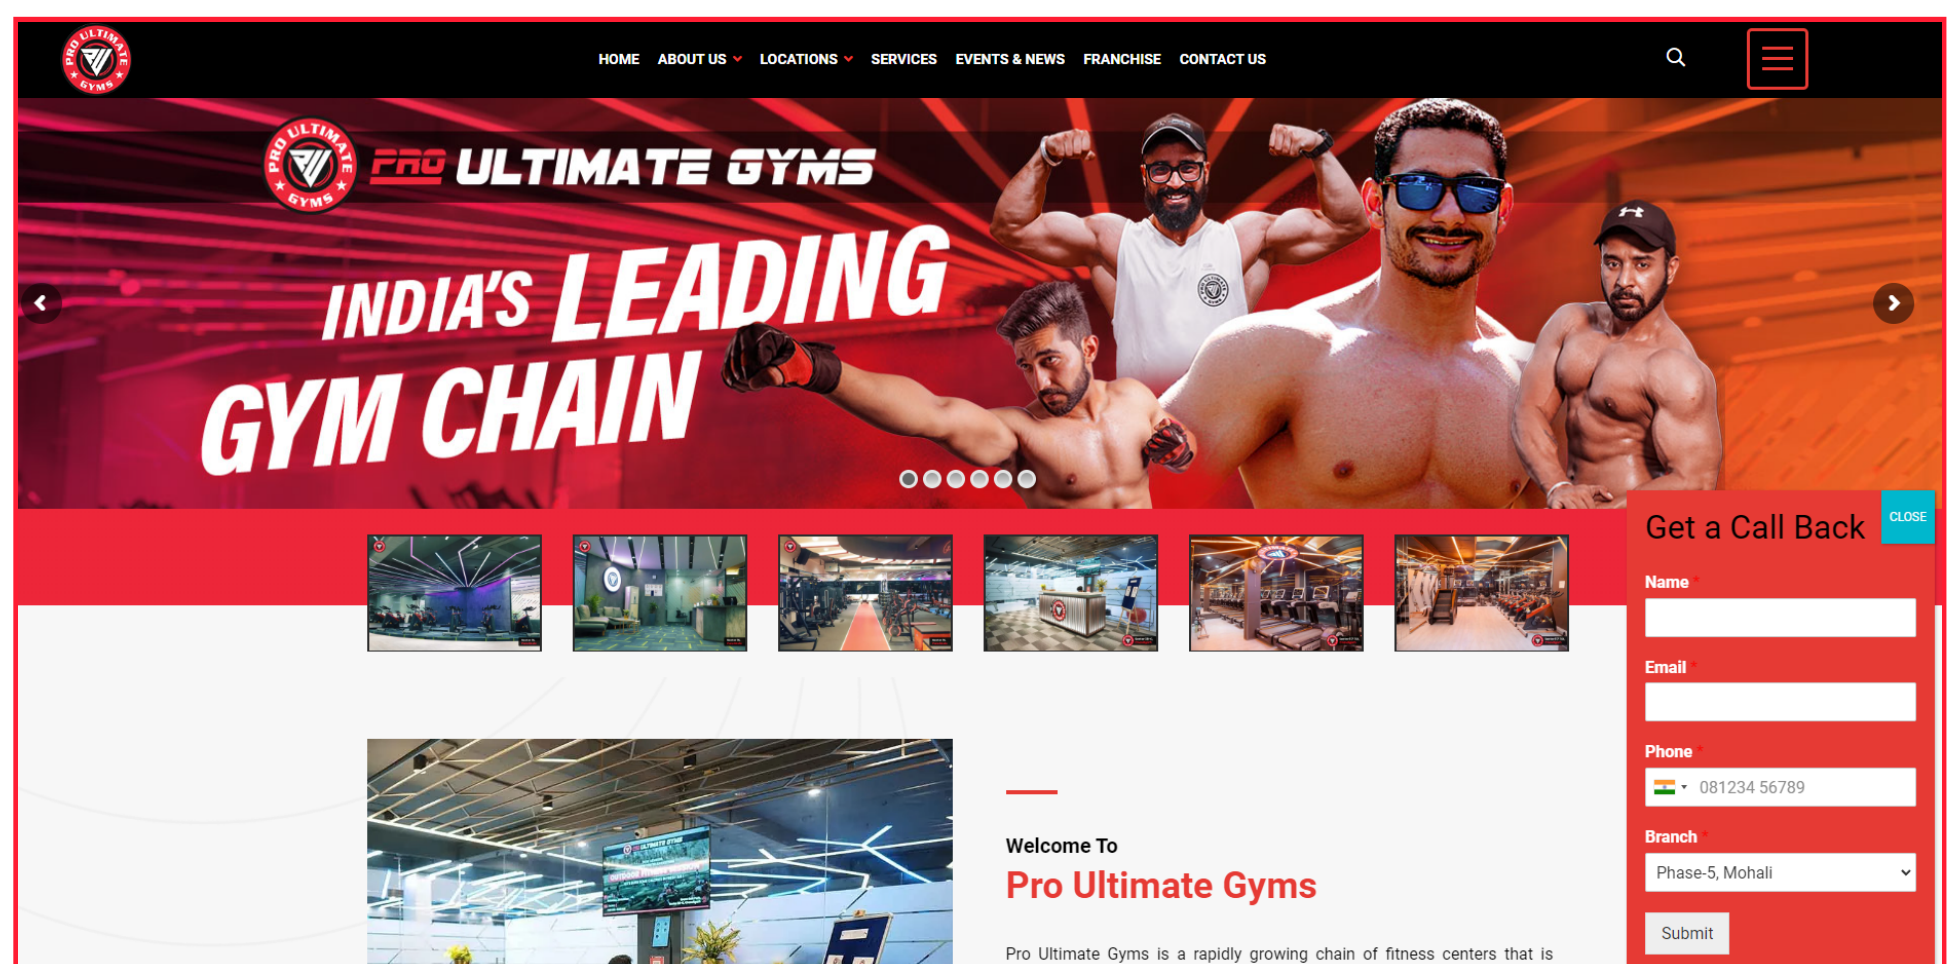

WEBSITE LISTING

We will list your gym on our official website under **Pro Ultimate Gyms Xpress Page**.